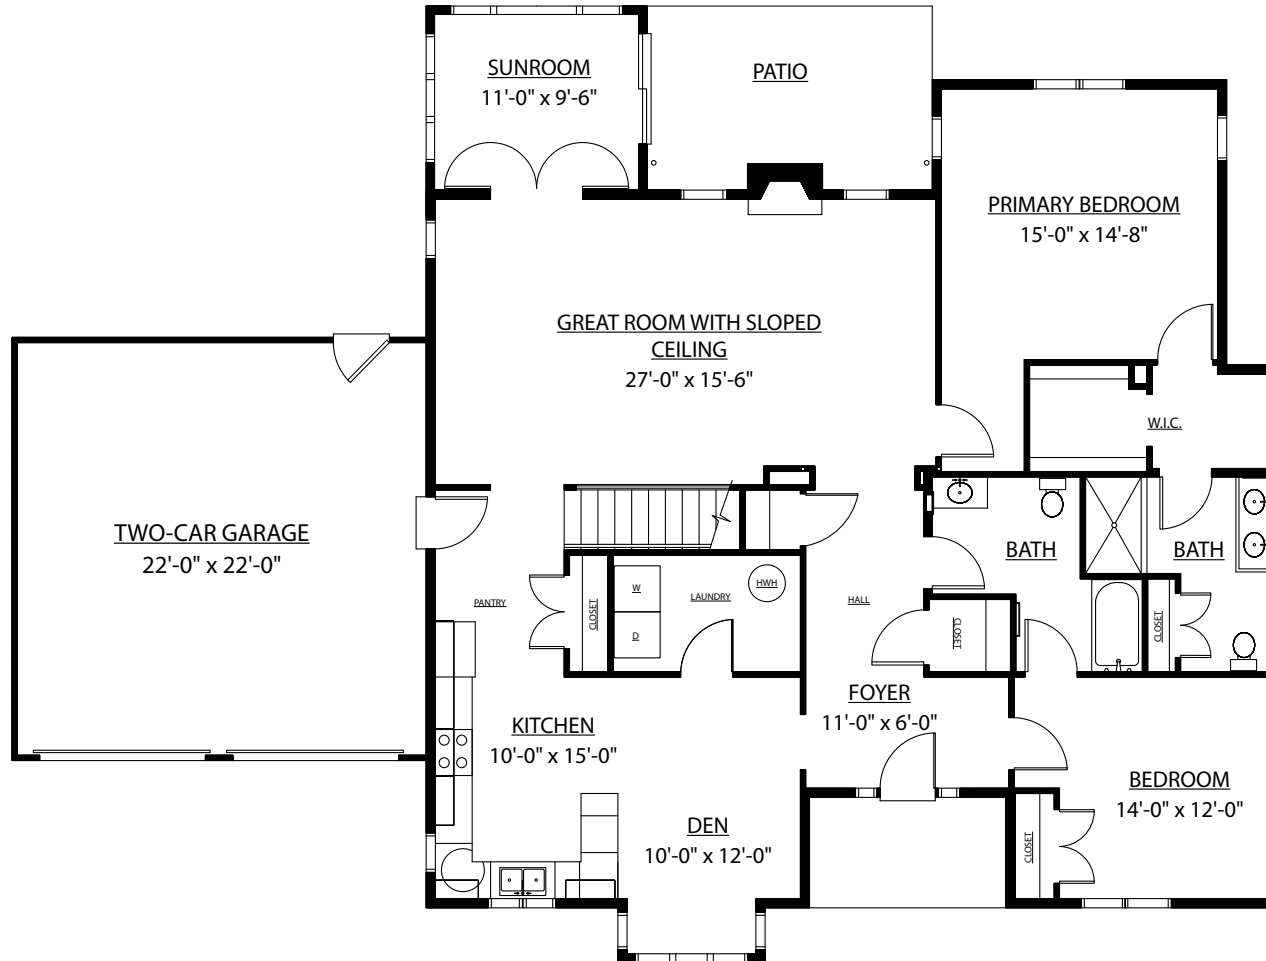

Ashton — Carriage Home

2,547 SF | 2 Bedrooms | 2 Bathrooms | Den | Great Room | Sunroom

3205 Skippack Pike | Lansdale, PA 19446 | meadowood.net

Final configurations and dimensions may vary slightly from this plan. Room dimensions are approximate.