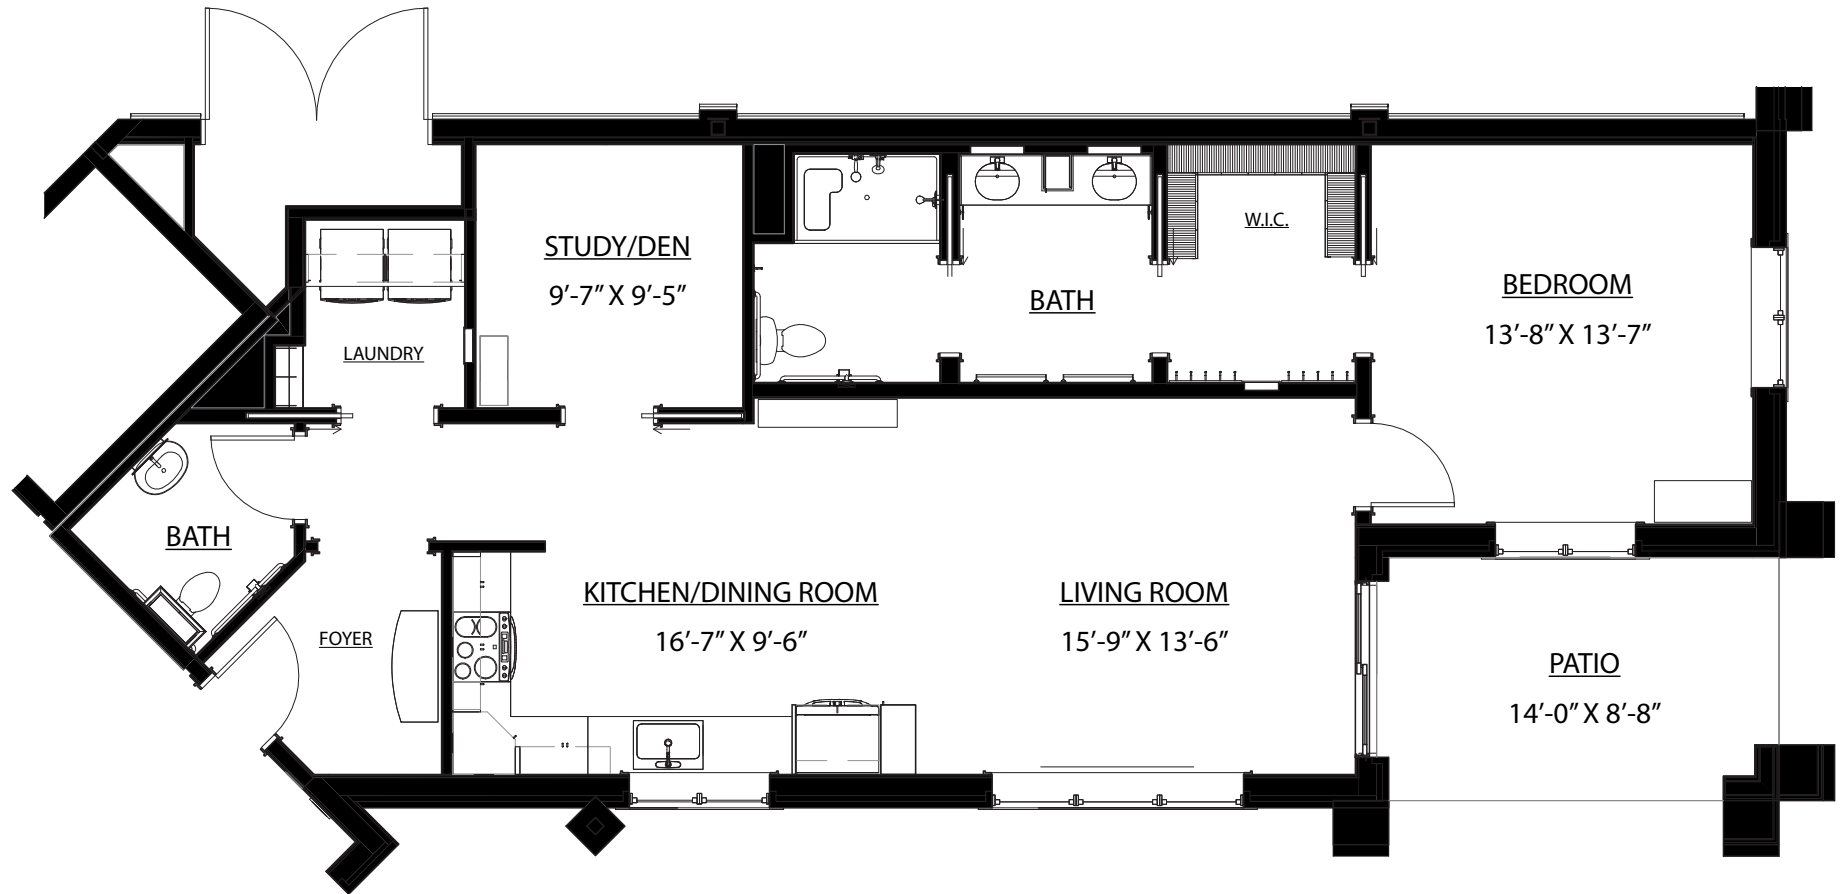

# Beech — The Grove

1,300 SF | 1 Bedroom | 1 1/2 Bathrooms | Study/Den | Laundry | ADA Accessible

3205 Skippack Pike | Lansdale, PA 19446 | meadowood.net

Final configurations and dimensions may vary slightly from this plan. Room dimensions are approximate.